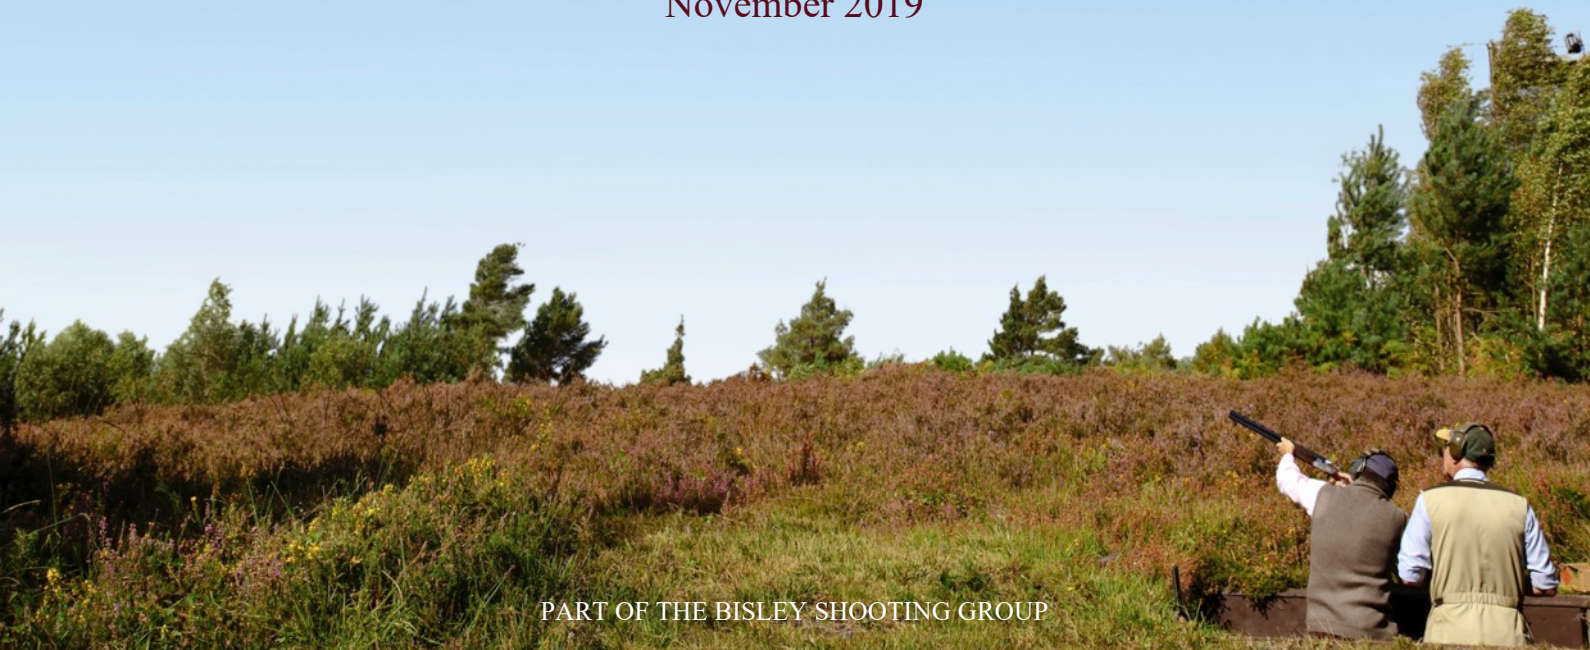

BISLEY

SHOOTING GROUND

Price List
November 2019

PART OF THE BISLEY SHOOTING GROUP